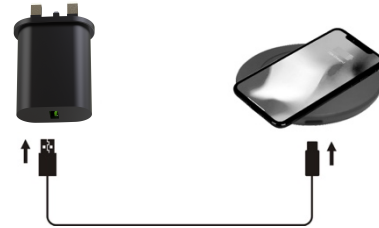

Product Description

Installation

Product Specifications

COMPATIBILITY:
 iPhone 12/12 Mini/12 Pro/12 Pro Max/SE 2020/iPhone 11/11 Pro/11 Pro Max/XS MAX / XR / XS/ X / 8 / 8 Plus ;
 Samsung Galaxy Note 20/20 Ultra 10/Note 10 Plus/S20/S20+/S20 Ultra/S10/S10 plus/S10E/S10 5G/Note 9/
 Note 8/S20/20+/S20 Ultra/S9 / S9+ / S8 / S8+ / S8 Active/S7 / S7 edge/ S7 Active / S6 edge+ /S6 Active/ S6/
 Note 5; Google Pixel 4/4XL/3/3XL, Google Nexus 4/5/6;LG V50 ThinQ/V50/V40 ThinQ/V35/V30+/V30,
 LG G8 ThinQ/G8/G7+ ThinQ/G7 ThinQ/G7/G6+/G6; Microsoft Lumia 950/950 XL or other qi certified devices

INPUT: 5V2A,9V1.67A **OUTPUT:** 5W/7.5W/10W
FOR MAX CHARGING SPEED USE Quick Charge adapter
 WILL ONLY CHARGE THROUGH CASES 5MM THICK OR LESS

Wireless Charging

Please make sure to use the quick charge adapter in the package. Recommended not to use any USB ports under 5V2A or 9V1.67A. Use enclosed Type-C cables.