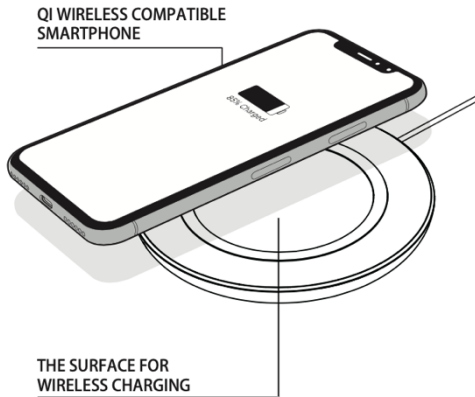

Product Description

Installation

Product Specifications

COMPATIBILITY:
 iPhone 12/12 Mini/12 Pro/12 Pro Max/SE 2020/iPhone 11/11 Pro/11 Pro Max/XS MAX / XR / XS/ X / 8 / 8 Plus ;
 Samsung Galaxy Note 20/20 Ultra 10/Note 10 Plus/S20/S20+/S20 Ultra/S10/S10 plus/S10E/S10 5G/Note 9/
 Note 8/S20/20+/S20 Ultra/S9 / S9+ / S8 / S8+ / S8 Active/S7 / S7 edge/ S7 Active / S6 edge+ /S6 Active/ S6/
 Note 5; Google Pixel 4/4XL/3/3XL, Google Nexus 4/5/6;LG V50 ThinQ/V50/V40 ThinQ/V35/V30+/V30,
 LG G8 ThinQ/G8/G7+ ThinQ/G7 ThinQ/G7/G6+/G6; Microsoft Lumia 950/950 XL or other qi certified devices

INPUT: 5V2A,9V1.67A **OUTPUT:** 5W/7.5W/10W
FOR MAX CHARGING SPEED USE Quick Charge adapter
 WILL ONLY CHARGE THROUGH CASES 5MM THICK OR LESS

Wireless Charging

Please make sure to use the quick charge adapter in the package. Recommended not to use any USB ports under 5V2A or 9V1.67A. Use enclosed Type-C cables.